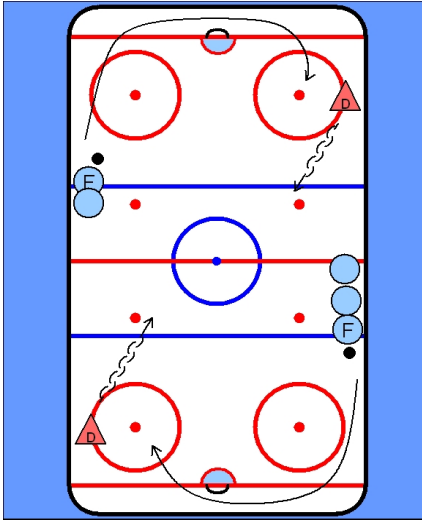

**Olympic 1v1**

Forward with a puck starts around net and plays a 1v1 with the defenseman who starts at the in zone face-off dot. Both sides go at the same time.