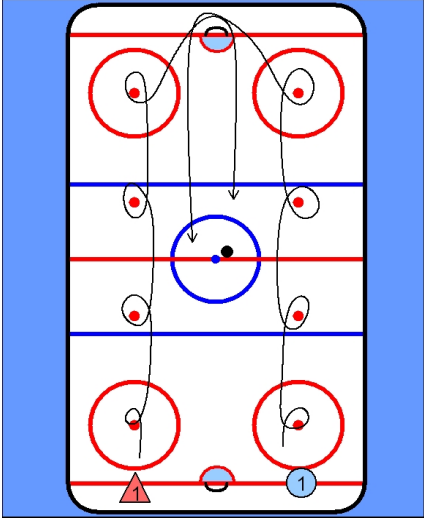

**Agility race**

Players start at goal line and make a tight turn at each of the face off dots on their side of the ice then swing behind the net and race for a puck at center ice.

First player to puck looks to score and second player backchecks.