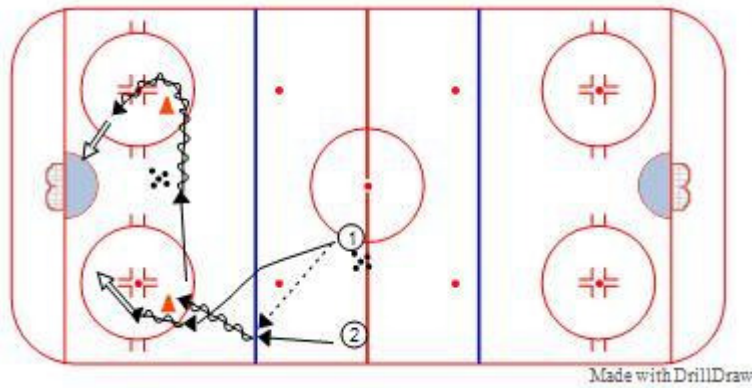

# Cut, Drop, Shoot

## Key Points

- Drop Pass
- Cutting Laterally
- Attacking the Net
- Rebounds

## Description

On whistle, 1 passes to 2. 2 cuts in front of the cone and leaves a drop pass for 1. 1 shoots. 2 continues and picks up puck in the middle of the ice. 2 cuts around far cone and shoots. 1 crashes net for rebound on 2s shot